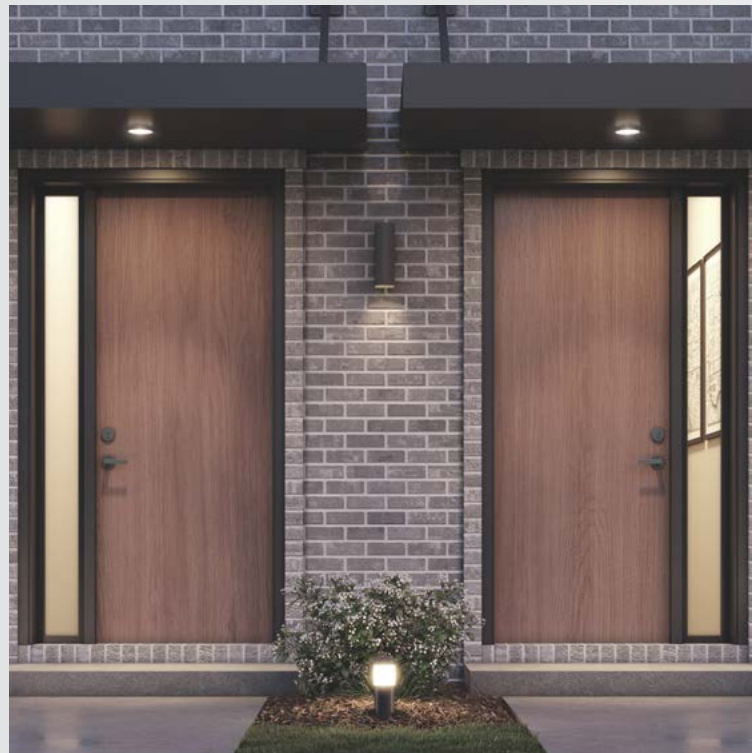

CONTEMPRA FAMILY

**“Clean, contemporary lines
for a very modern presence.”**

DECKARD FAMILY

This collection embodies soft-modern design by incorporating curves into the familiar sleek, hard-edge motif of modern aesthetics. The clean, horizontal lines in this design create a precise look as the contrasting subtle curves offer balance.

STELLEN

BRUTON

SINGAPORE LEVER

The sleek, square design that defines the Singapore family evokes sophistication, allure, and simplicity. It has a modern look and clean lines that are suited for the design conscious consumer.